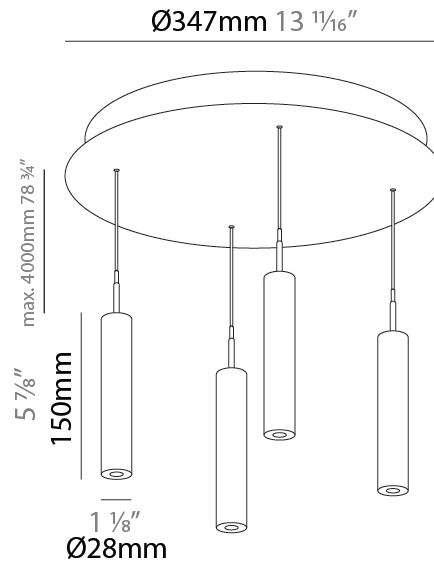

GENERAL

Series: G-Mini Round
Subseries: G-Mini Round Hangover
Brand: Prolight
Division: Architectural
Mounting Type: Suspension
Mounting Location: Ceiling
Subcategory: Spots

PHYSICAL

Shape: Cylinder
Diameter (mm): 347
Diameter (in): 13 1/16
Height (mm): 150
Height (in): 5 7/8
Light Distribution: Direct
Diffuser: Shine Ring - NOR / OPL / YEL / ORA / RED / BLU / GRN
Fixture Finish: SSR / BKV / CWI / CRY / HAB / UFT / ITA / RUA / FTG / MYG / LOD / PUS / FRO / FUP / KIA / POP / BLS / SPG / MEY / GOH / GUM / CHC / COM / ABZ / JAG / OBR / MOS / ROR
Accent Finish: NOF / COP / MIR / SSS
Fixture Material: Extruded Aluminum / Steel
Cable Details: 2,000mm/78 3/4" / 4,000mm/157 1/2" - Cable, Black, Green, Orange, Red, White

ELECTRICAL

Lamp Type: LED (Zhaga Standard)
Input Wattage (W): 26
Total Output Wattage (W): 23.7
Dimming: Non-Dimmable
Driver Included: Yes
Driver Location: Integrated
Driver Type: Constant Current - Universal
Driver Class: Class 2
Input Voltage (V): 120 - 277

LED

Color Temperature (°K): 2700 / 3000 / 3500 / 4000
Max. Delivered Lumen (lm): 1557 / 1421 / 1499 / 1450
Nominal Lumen (lm): 1840 / 1949 / 2057 / 2112
CRI: >90 CRI
Lamp Life (hrs): 50000

OPTICAL

Beam Angle: 32 / 58

RATINGS AND CERTIFICATIONS

Certified By: Certified for North American Standards
IP rating: IP20